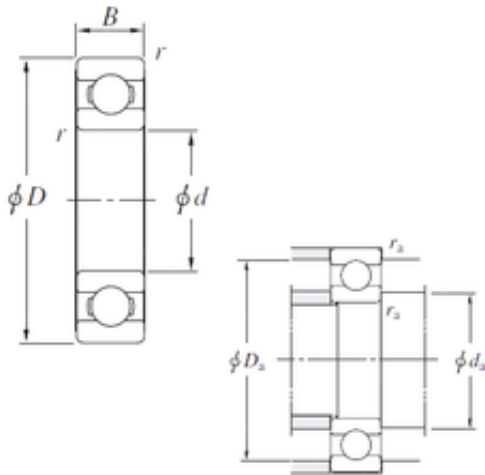

## Accessories Production and Processing...

SB322333A Bearing 2D drawings and 3D CAD models

### SB322333A KOYO Single-row deep groove ball bearings

Bearing No. SB322333A

Size	160x229.5x33 mm
Bore Diameter	160 mm
Outer Diameter	229,5 mm
Width	33 mm
d	160 mm
D	229,5 mm
B	33 mm
r min.	2 mm
da min.	169 mm
Da max.	220,5 mm
ra max.	2 mm
Weight	4,2 Kg
Basic dynamic load rating (C)	99 kN
Basic static load rating (C0)	108 kN