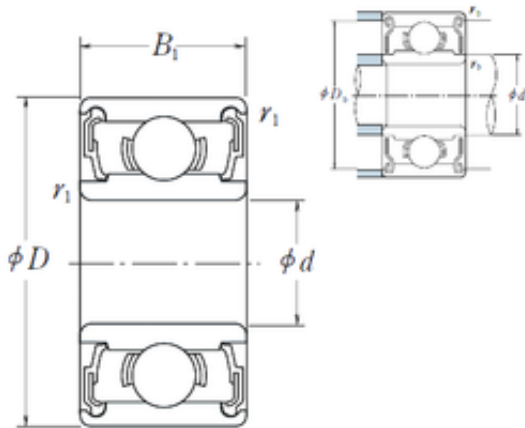

## Accessories Production and Processing...

6 mm x 17 mm x 6 mm NSK 606 DD deep groove ball bearings

Bearing No. 606 DD

Size	6x17x6 mm
Bore Diameter	6 mm
Outer Diameter	17 mm
Width	6 mm
d	6 mm
D	17 mm
B	6 mm
C	6 mm
r min.	0,3 mm
db max.	8,2 mm
Db min.	14,8 mm
rb max.	0,3 mm
Weight	0,00608 Kg
Basic dynamic load rating (C)	2,26 kN
Basic static load rating (C0)	0,835 kN

606 DD Bearing 2D drawings and 3D CAD models