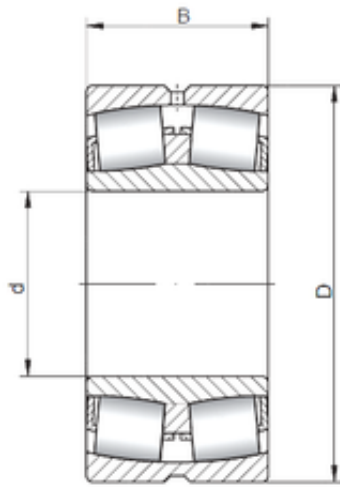

Accessories Production and Processing...

280 mm x 500 mm x 130 mm Loyal 22256
CW33 spherical roller bearings

Bearing No. 22256 CW33

Size	280x500x130 mm
Bore Diameter	280 mm
Outer Diameter	500 mm
Width	130 mm
d	280 mm
D	500 mm
B	130 mm
C	130 mm
Weight	115 Kg
Basic dynamic load rating (C)	2350 kN
Basic static load rating (C0)	3750 kN
(Grease) Lubrication Speed	800 r/min

22256 CW33 Bearing 2D drawings and 3D CAD models