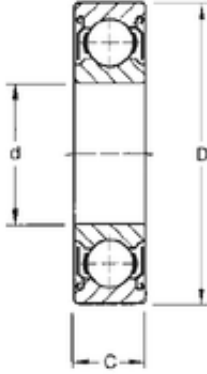

Accessories Production and Processing...

25 mm x 62 mm x 25,4 mm CYSD W6305-ZZ
deep groove ball bearings

Bearing No. W6305-ZZ

Size	25x62x25.4 mm
Bore Diameter	25 mm
Outer Diameter	62 mm
Width	25,4 mm
d	25 mm
D	62 mm
B	25,4 mm
C	25,4 mm
r min.	0,5 mm
Weight	0,35 Kg
Basic dynamic load rating (C)	22,38 kN

W6305-ZZ Bearing 2D drawings and 3D CAD models